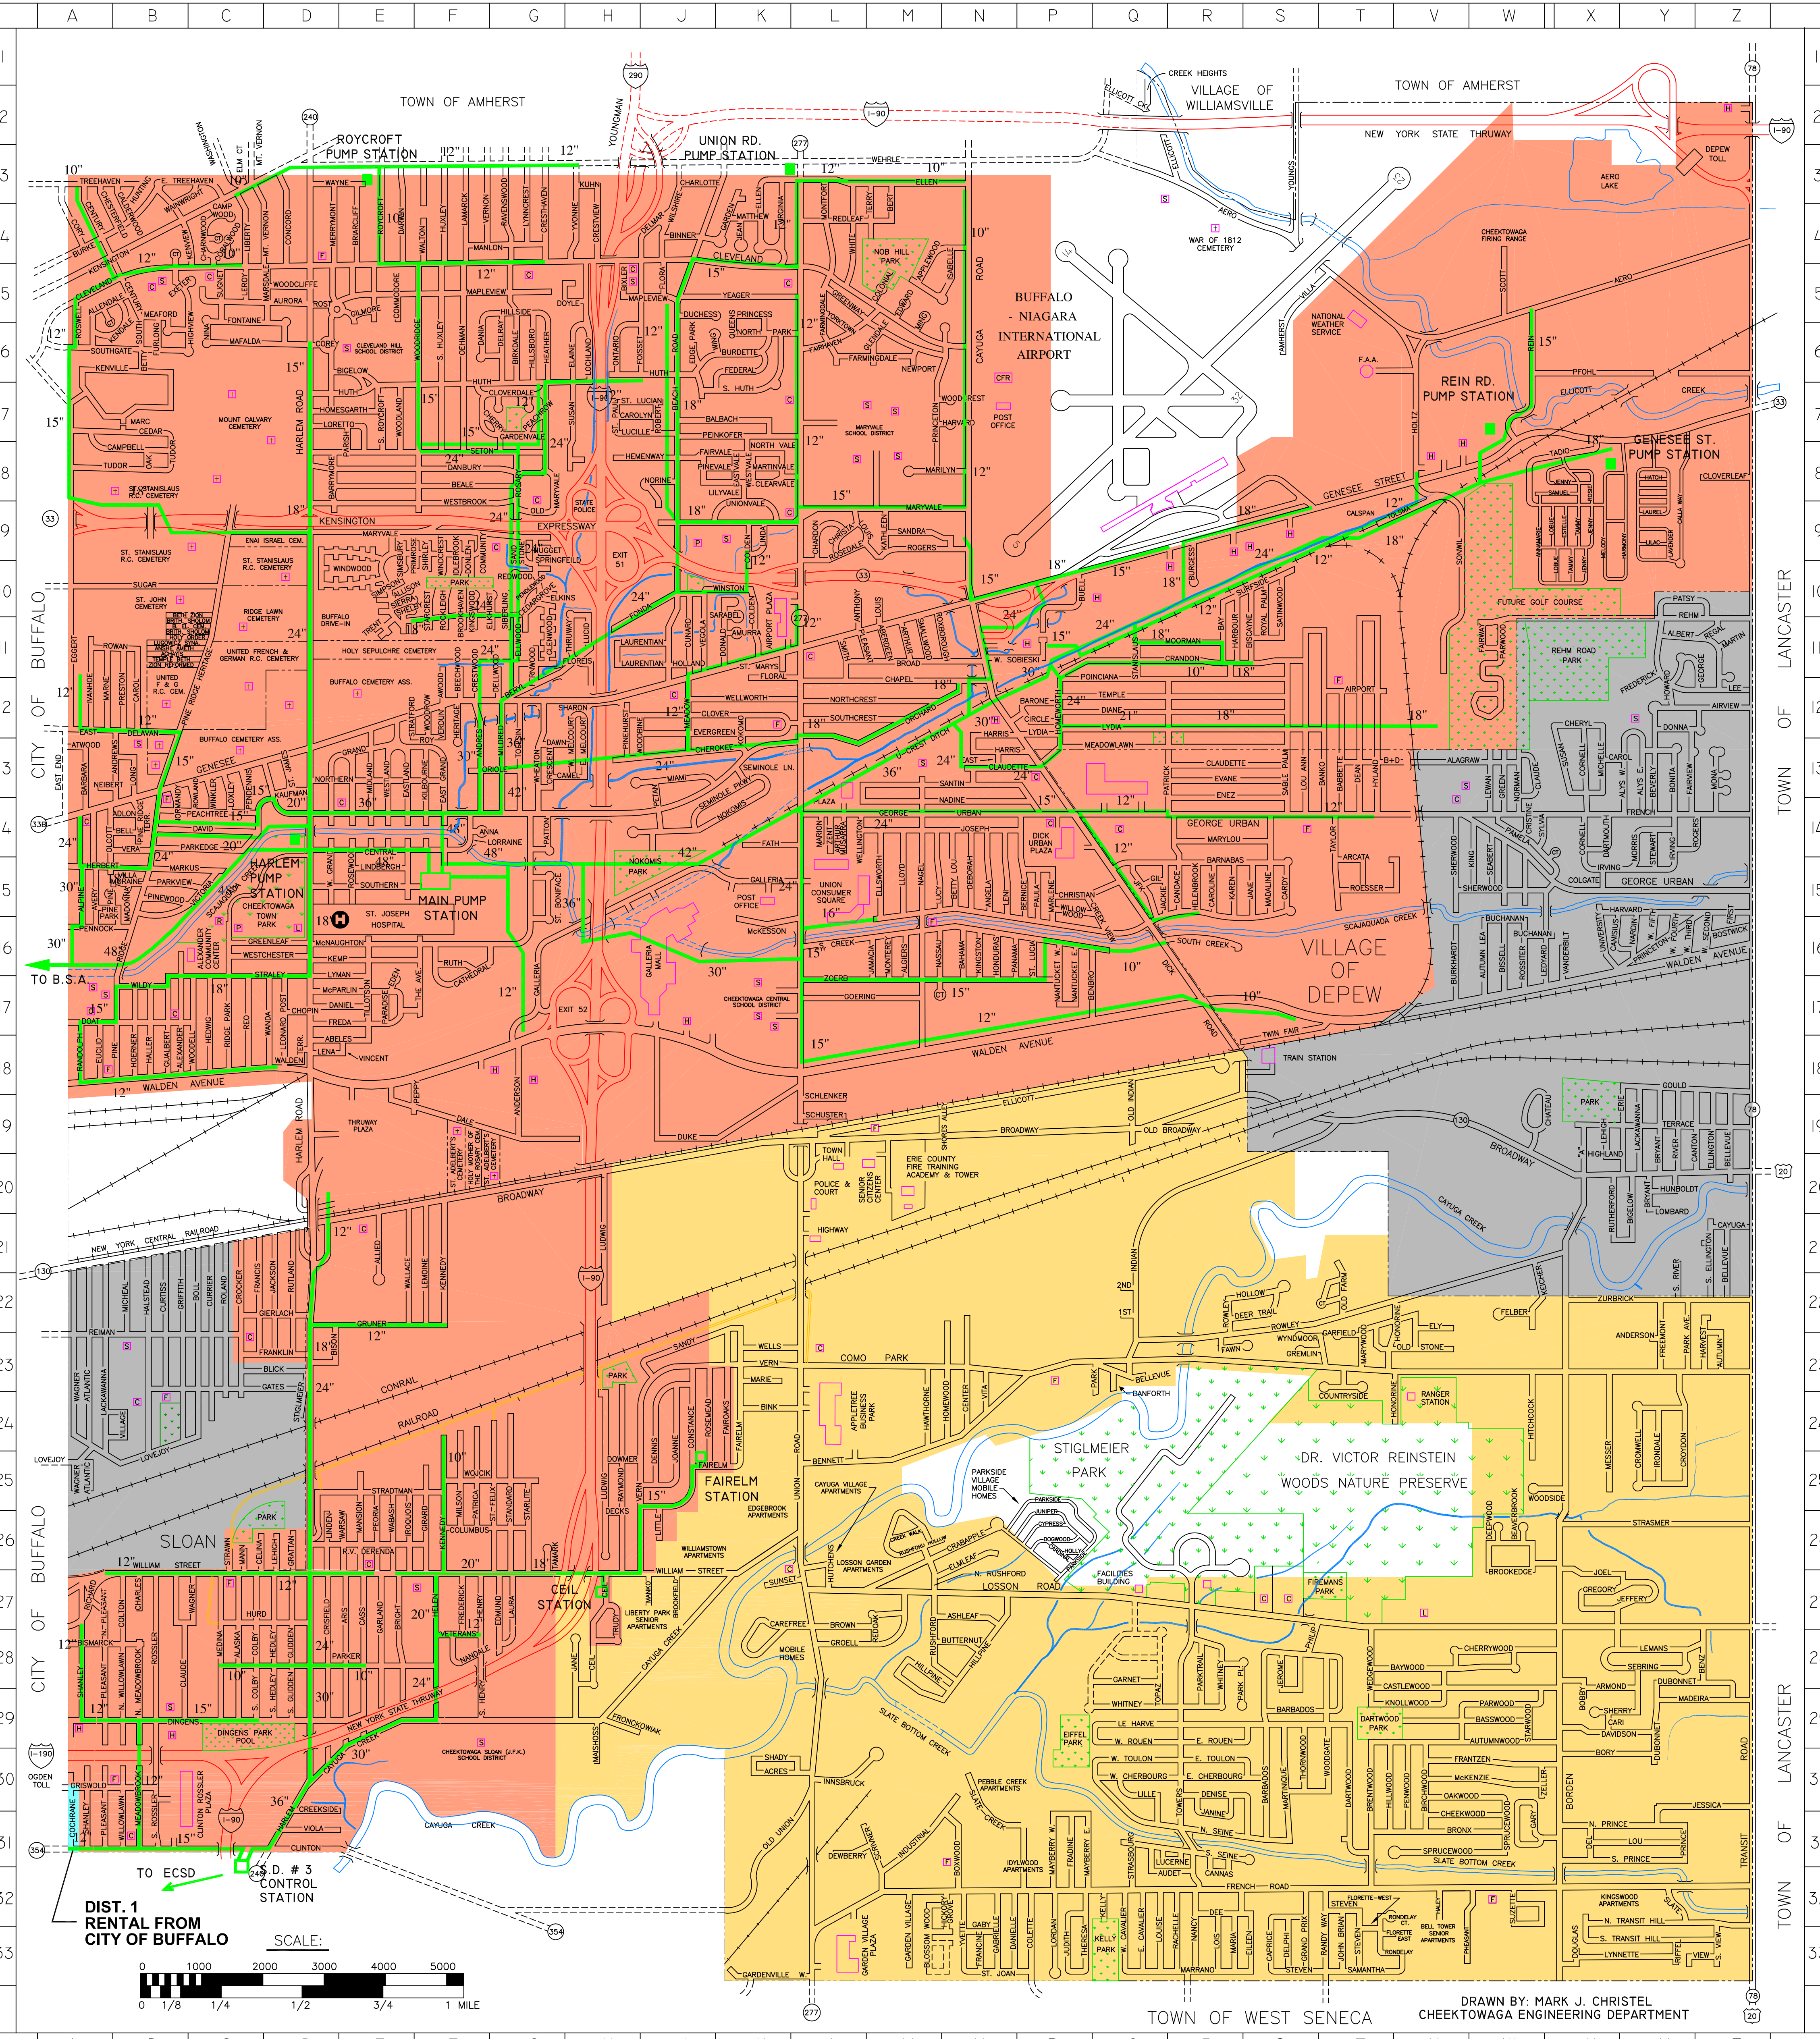

## ERIE COUNTY, N.Y.

## CONSOLIDATED SANITARY SEWER DISTRICT WITH MAIN TRUNK LINES

( MAP FOR DISPLAY PURPOSES ONLY )

**LEGEND**

S	SCHOOL	C	CHURCH
+	CEMETERY	F	FIRE STATION
H	HOSPITAL	H	HOTEL
L	LIBRARY	CC	COMMUNITY CENTER
R	RECREATION CENTER	P	POOL

**LEGEND**

Orange	= CONSOLIDATED SEWER DISTRICT
Light Blue	= DISTRICT #1 (RENTAL)
Yellow	= ERIE COUNTY DISTRICT #1

DRAWN BY: MARK J. CHRISTEL  
CHEEKTOWAGA ENGINEERING DEPARTMENT